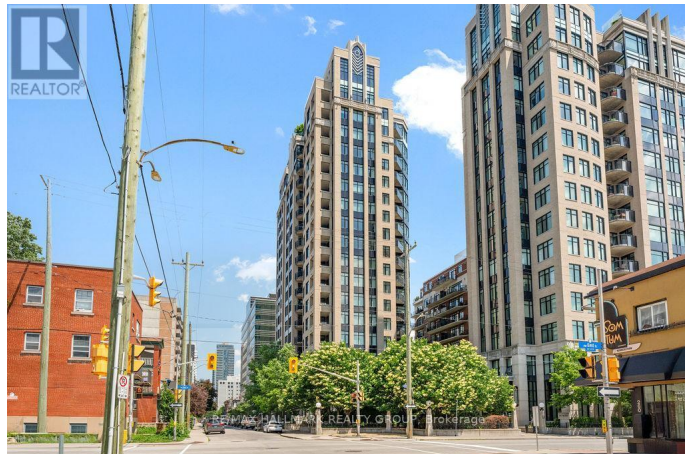

# \$2,200 - 914 - 235 Kent Street, Ottawa

MLS® #X12459270

**\$2,200**

1 Bedroom, 1.00 Bathroom,  
Single Family

4102 - Ottawa Centre, Ottawa, Ontario

Welcome to Unit 914 at 235 Kent St. - Hudson Park! This FULLY FURNISHED 1-Bed + Den unit comes fully equipped, just bring your personal belongings and move right in! Only minutes to major transit stops, biking/walking paths, groceries & shopping, & the highway, makes this the perfect central location in Ottawa's Centretown neighbourhood. Unit features hardwood floors throughout, open concept living/dining areas, spacious private balcony, and in-unit laundry! Den area is perfect for those that work from home or in need of a little extra space. Kitchen includes all SS appliances, Granite countertops, and lots of storage/counter space. Building Amenities include: Exercise Centre, Outdoor Kitchen, Party Room, & more! Tenant pays hydro & HWT rental. Available December 1st! (id:6289)

## Community Information

Address	914 - 235 Kent Street
Subdivision	4102 - Ottawa Centre

City Ottawa  
Province Ontario  
Postal Code K2P2B9